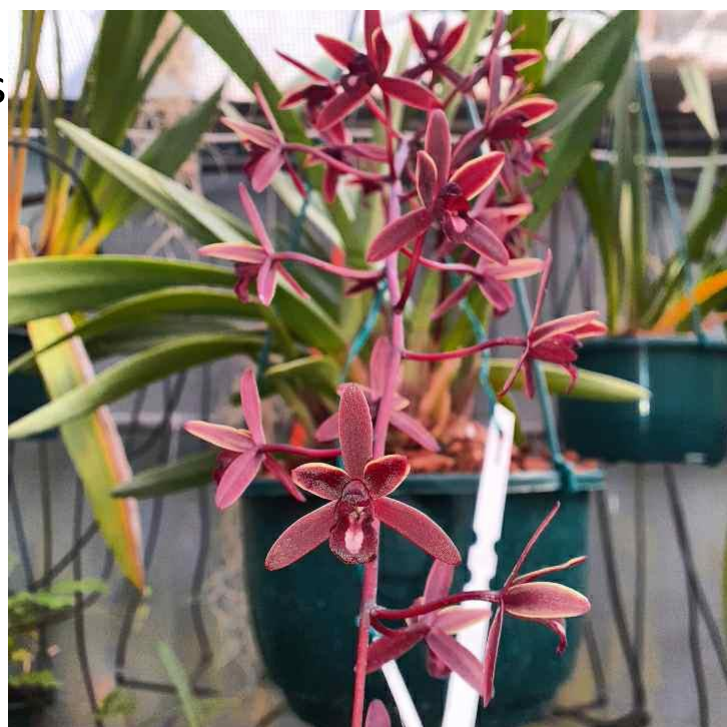

1

**Cym. Australian
Midnight x
atropurpureum**

Warm growing pendulous
cymbidium with dark
maroon flowers . 18cm
basket 8 growths.

R450

4

Cym. Mem. Andy Warhol

Large flowering size plants
3 growths.R350,
18cm basket