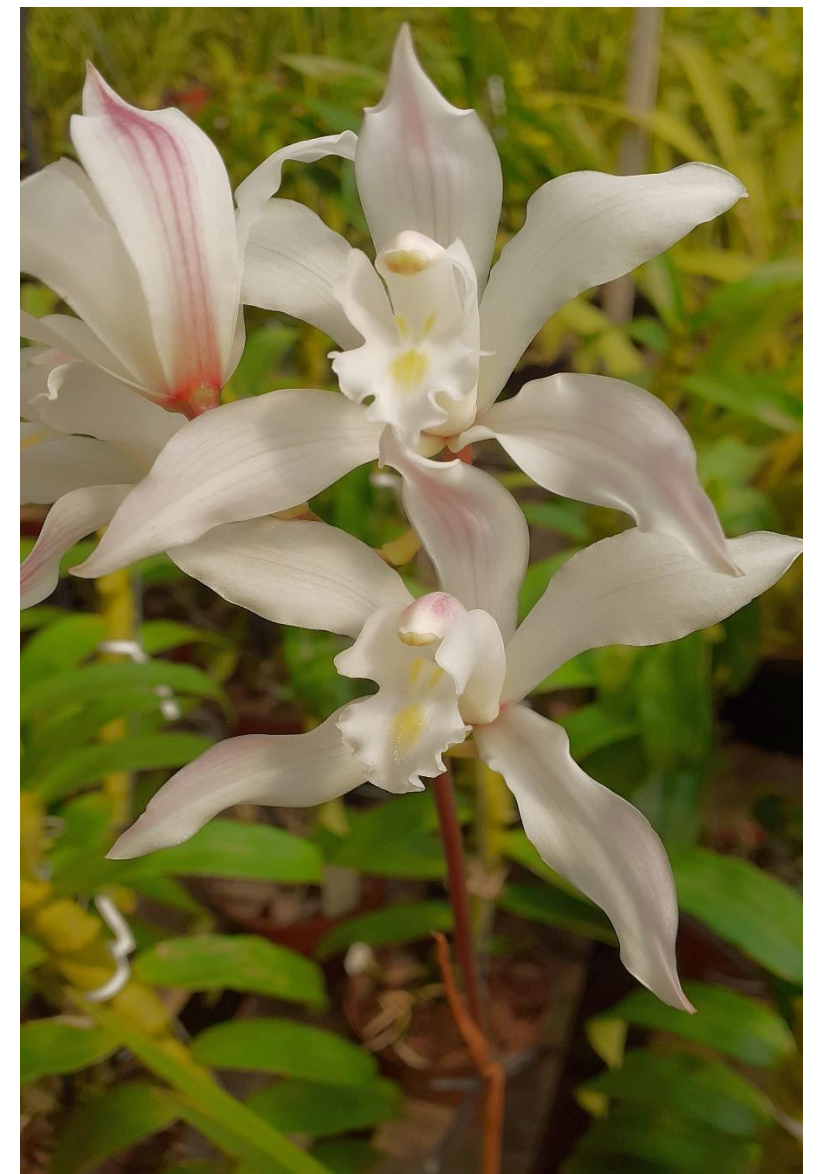

Cym. insigne ssp. seidenfadenii

Special species of insigne from Northern Thailand, small compact form appreciates warmer conditions than other forms. 4-6 growths , flowering size .
R380