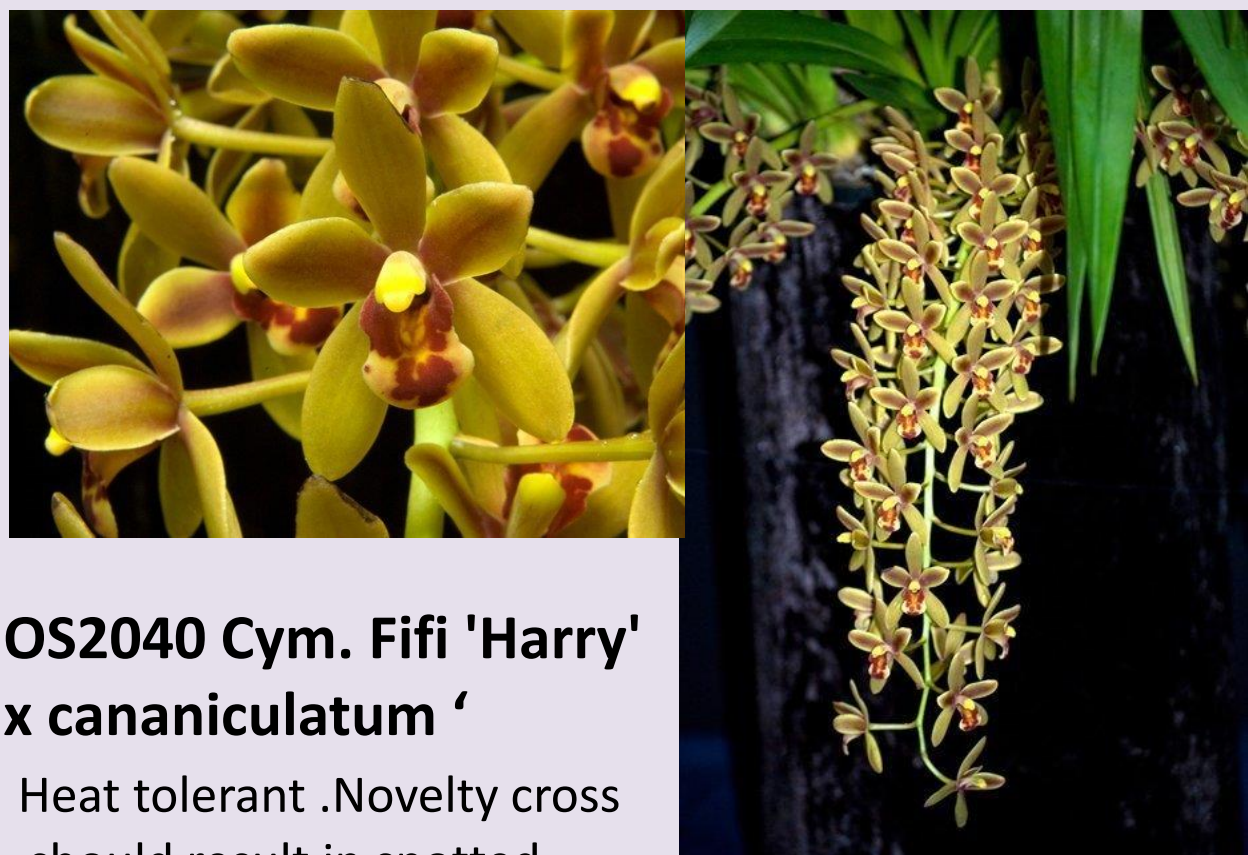

OS2040 Cym. Fifi 'Harry' x cananiculatum '

Heat tolerant .Novelty cross
, should result in spotted
yellows.

18 month old ,10cmpot
, R120

Warm Tolerant