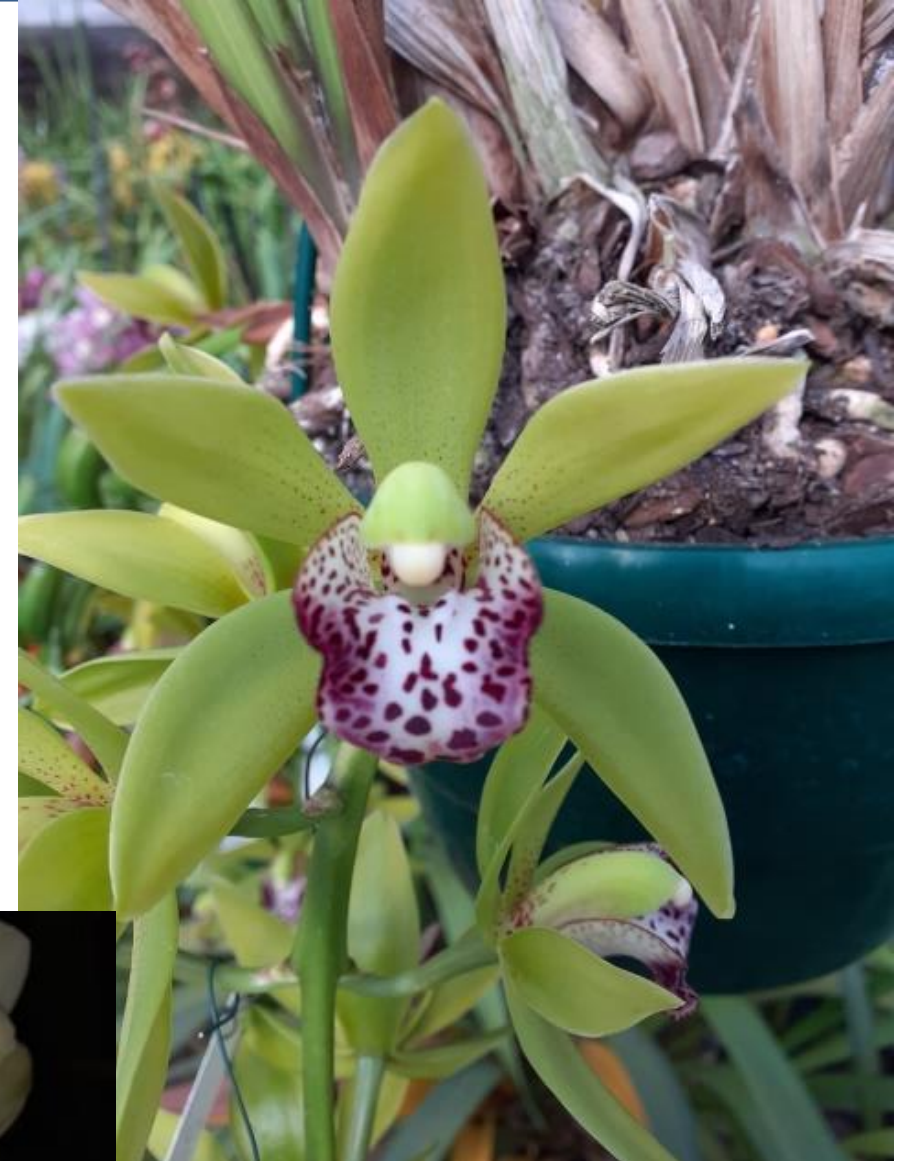

OS2112 Cym. Pure Sarah 'Starburst' x Cliff Hutchings 'NH' 4N

Pendulous alba x green spotted , expecting alba to green to yellow pendulous
10 month old ,9cmpot , R60

OS2113 Cym. Duckitt BiCentinnial 'Frieda x Bright Berry'

Remake of Cym. Duckitt Bicentinnial, Maroons through to pinks

Standard type for pot plant or cutflower

10 month old ,9cmpot , R60