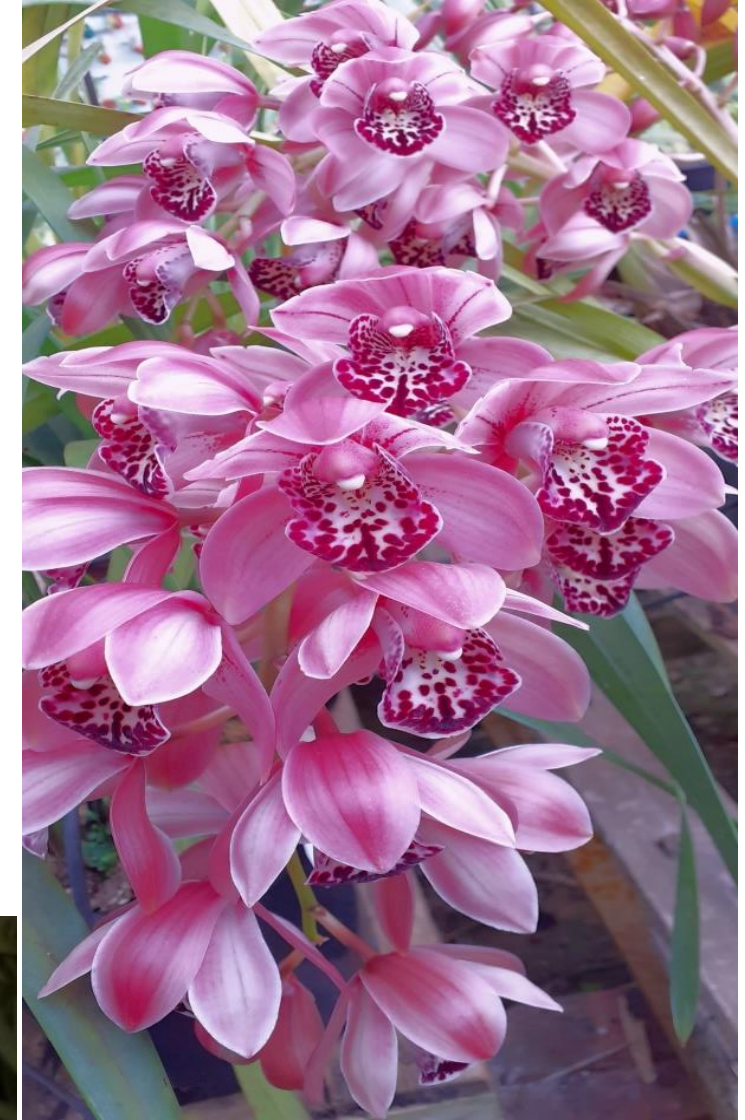

Orchidology Cymbidium

Seedling

2024 Q2

6-24 month out of flask

We have the following cymbidium seedlings available, our seedlings have been hardened off for a period of 6-24 months and are a cost effective way to build an Orchid collection . Available in 7.5/9cm/12cm pots. Cymbidiums should Flower in 1-3 years . Where we can we have provided potential progeny descriptions as well as a picture of the expected outcome, progeny could vary from what we describe depending on genes and variance somewhere in the parents ancestry . Many of the cymbidiums are first of their types and won't be found elsewhere . New seedlings will be added from time to time , please enquire at paul@orchidology.co.za or Joshua@orchidology.co.za / www.orchidology.co.za