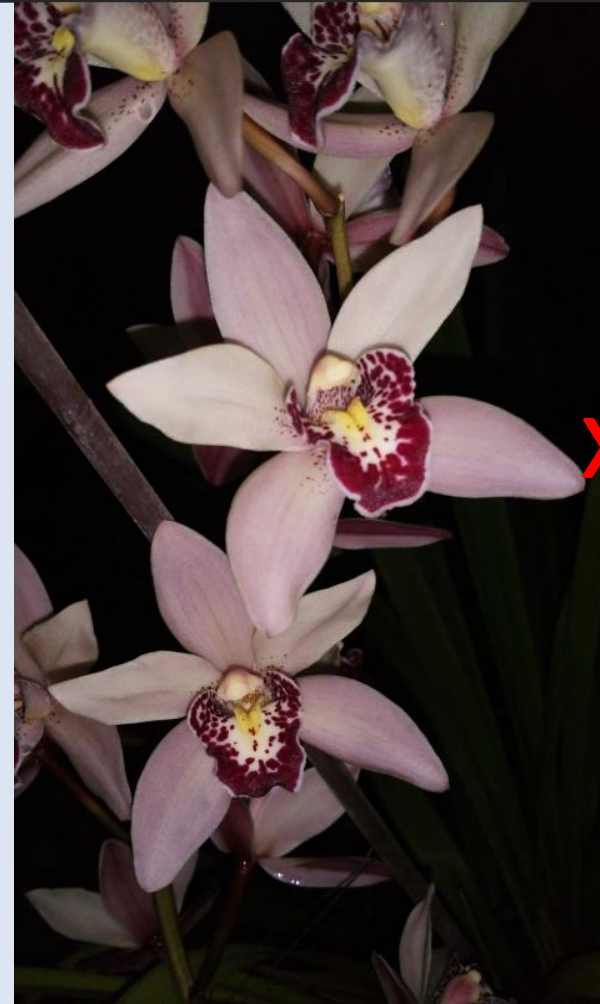

OS19110 Cym. (Neil Pagano x Green Santa) x Christian Heritage

A cross between two early flowering cymbidiums , March-April. Progeny will be warm tolerant Yellows through to pinks .

12 month old ,10cmpot , R80