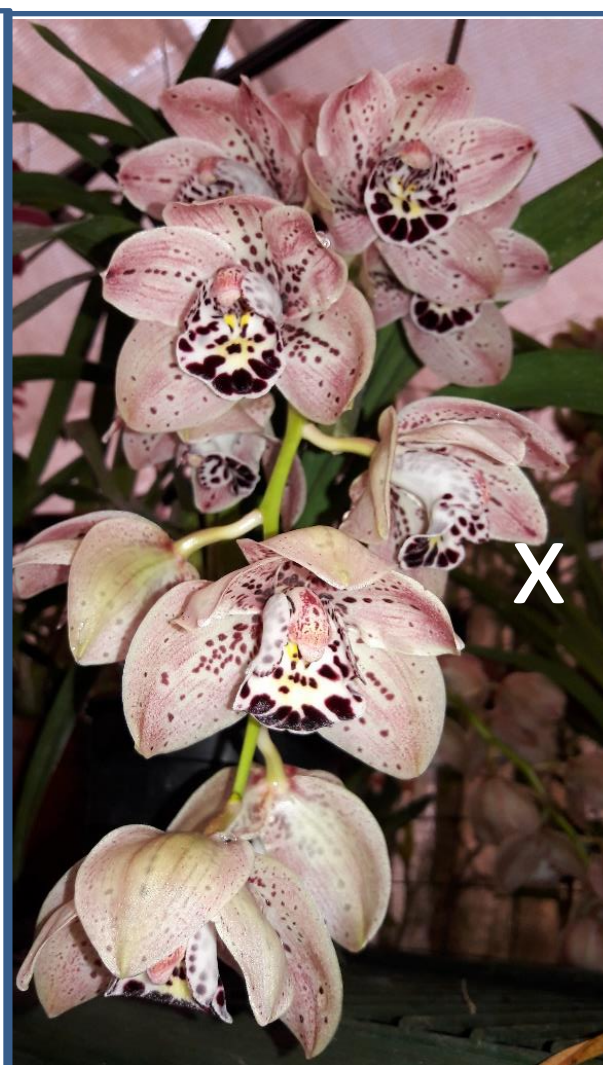

**OS2216 Cym. Grand Devon x lowianum  
R60 EACH 6 MONTH OLD**

**OS2211 Cym. Dots DownUnder 'NH'  
X Nancy Miyamoto 'Priscilla' AM/SAOC  
R60 EACH 6 MONTH OLD**

**OS2208 Cym. Fifington x pumilum alba  
R60 EACH 6 MONTH OLD**