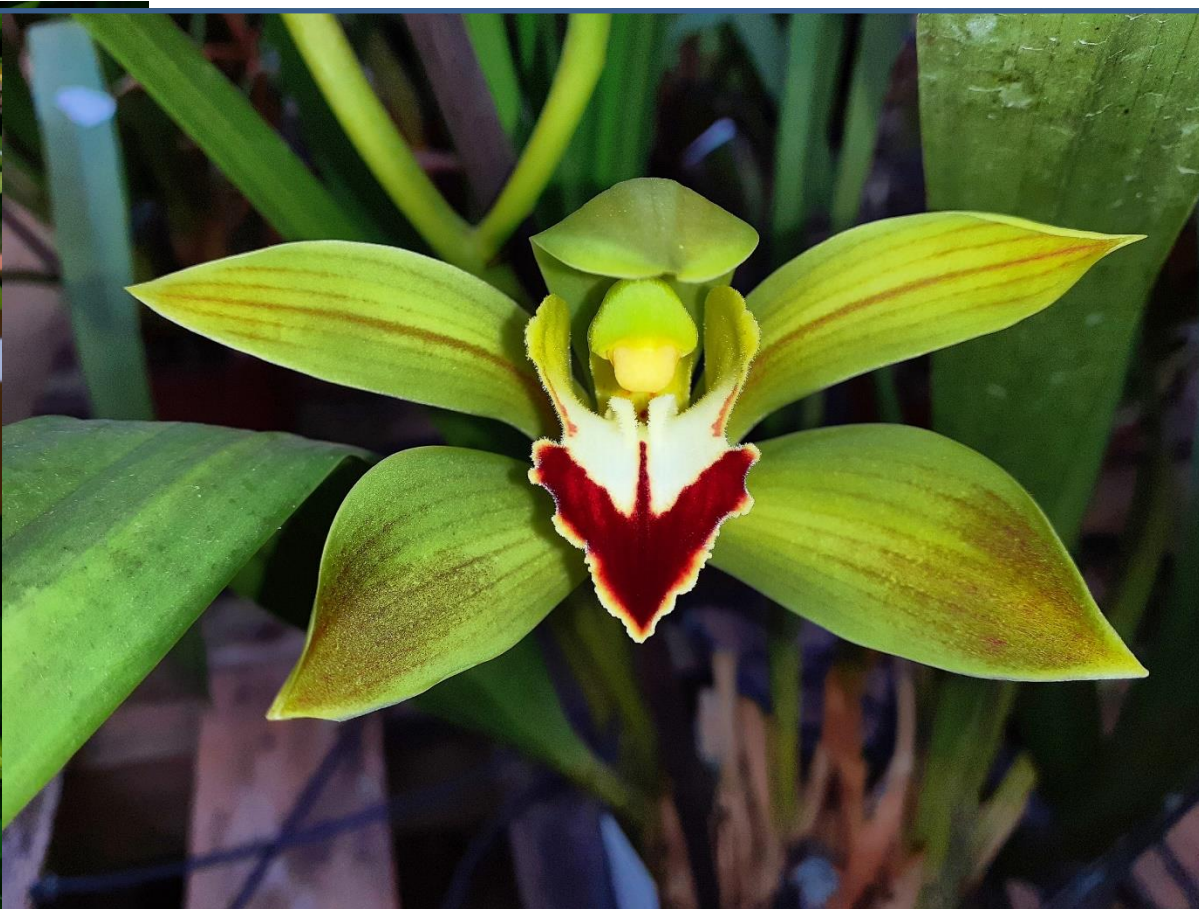

OS2206 Cym. Dots DownUnder
'NH' X Devon Parish
Miniature Pink –white spotted
pendulous , 6 MONTH OLD
R100

**OS2216 Cym. Grand Devon x lowianum
R60 EACH 6 MONTH OLD**