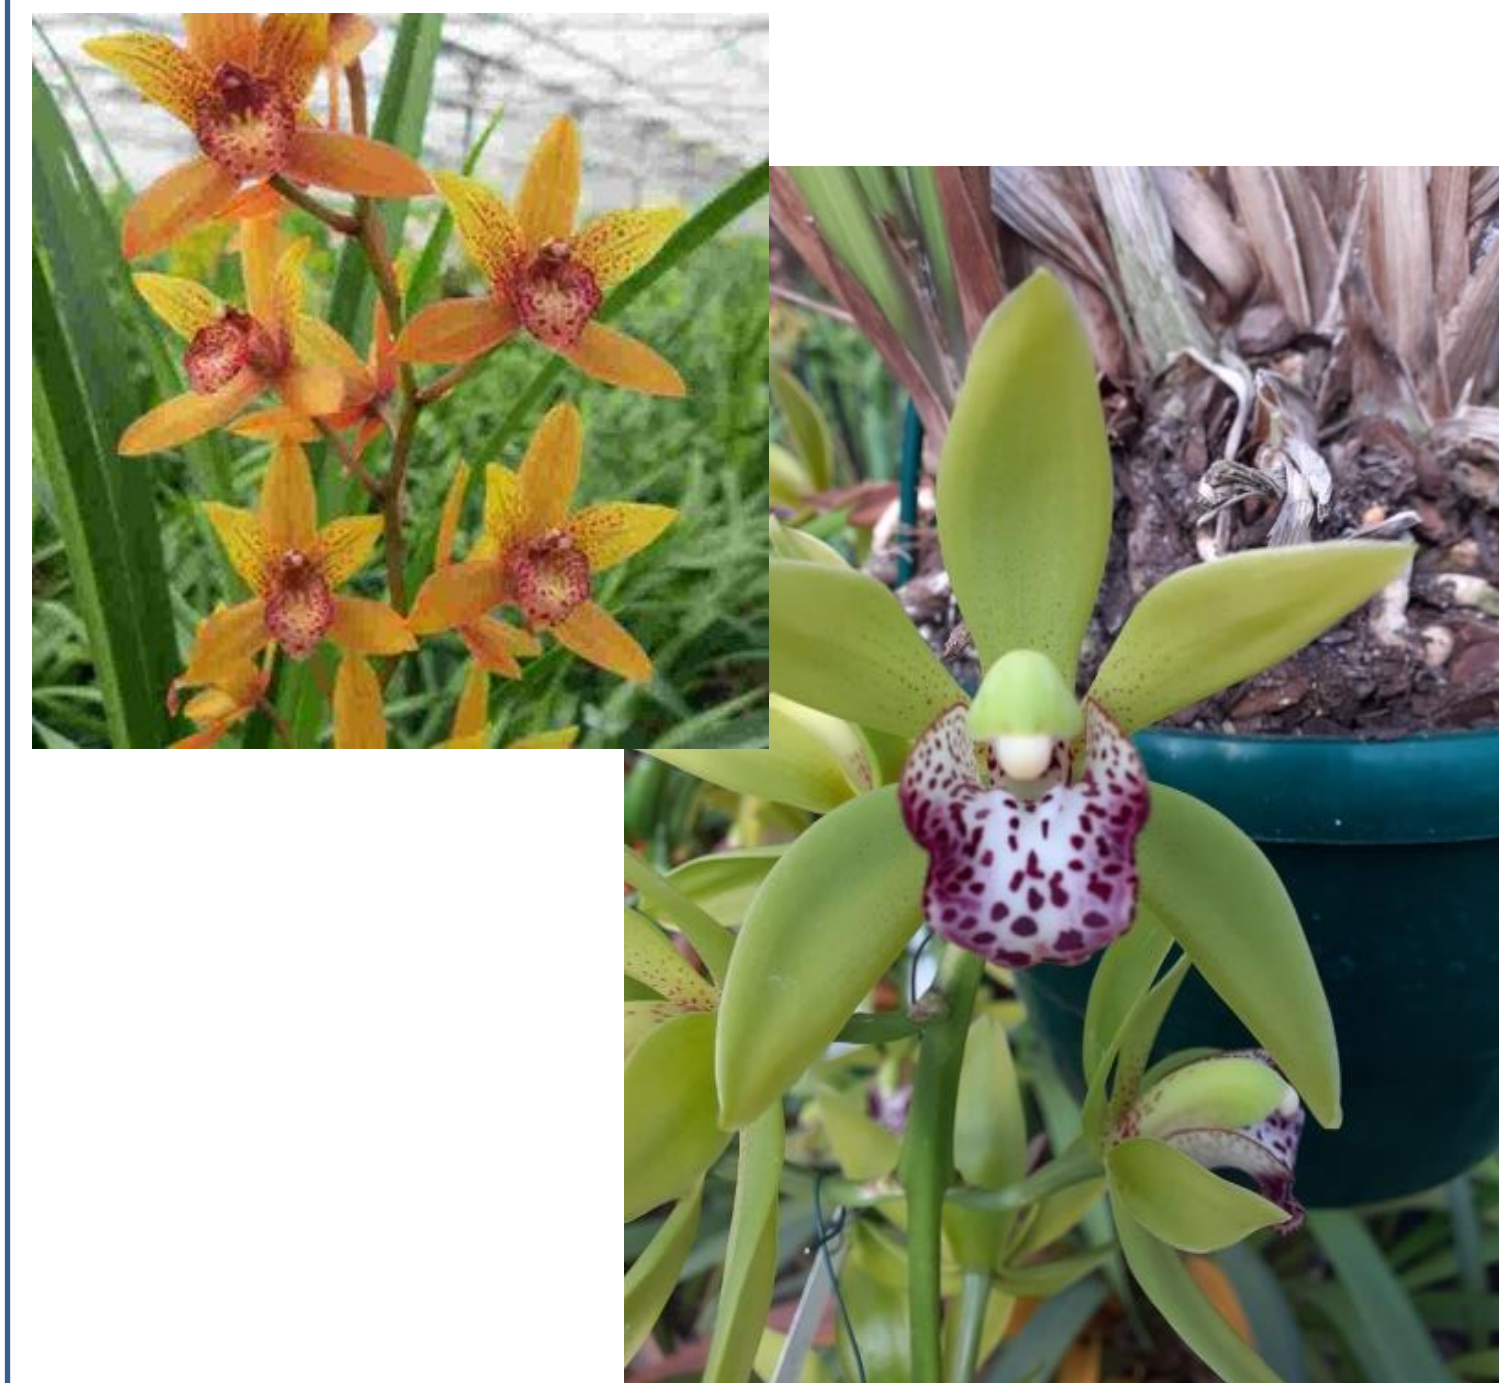

OS2115 Cym. Pakkret Sunrise x Cliff Hutchings 'NH' 4N.
Hybrid between two very different cymbidiums , one heat tolerant the other pendulous . **R100**
12 months , 9cm pot

warm Tolerant