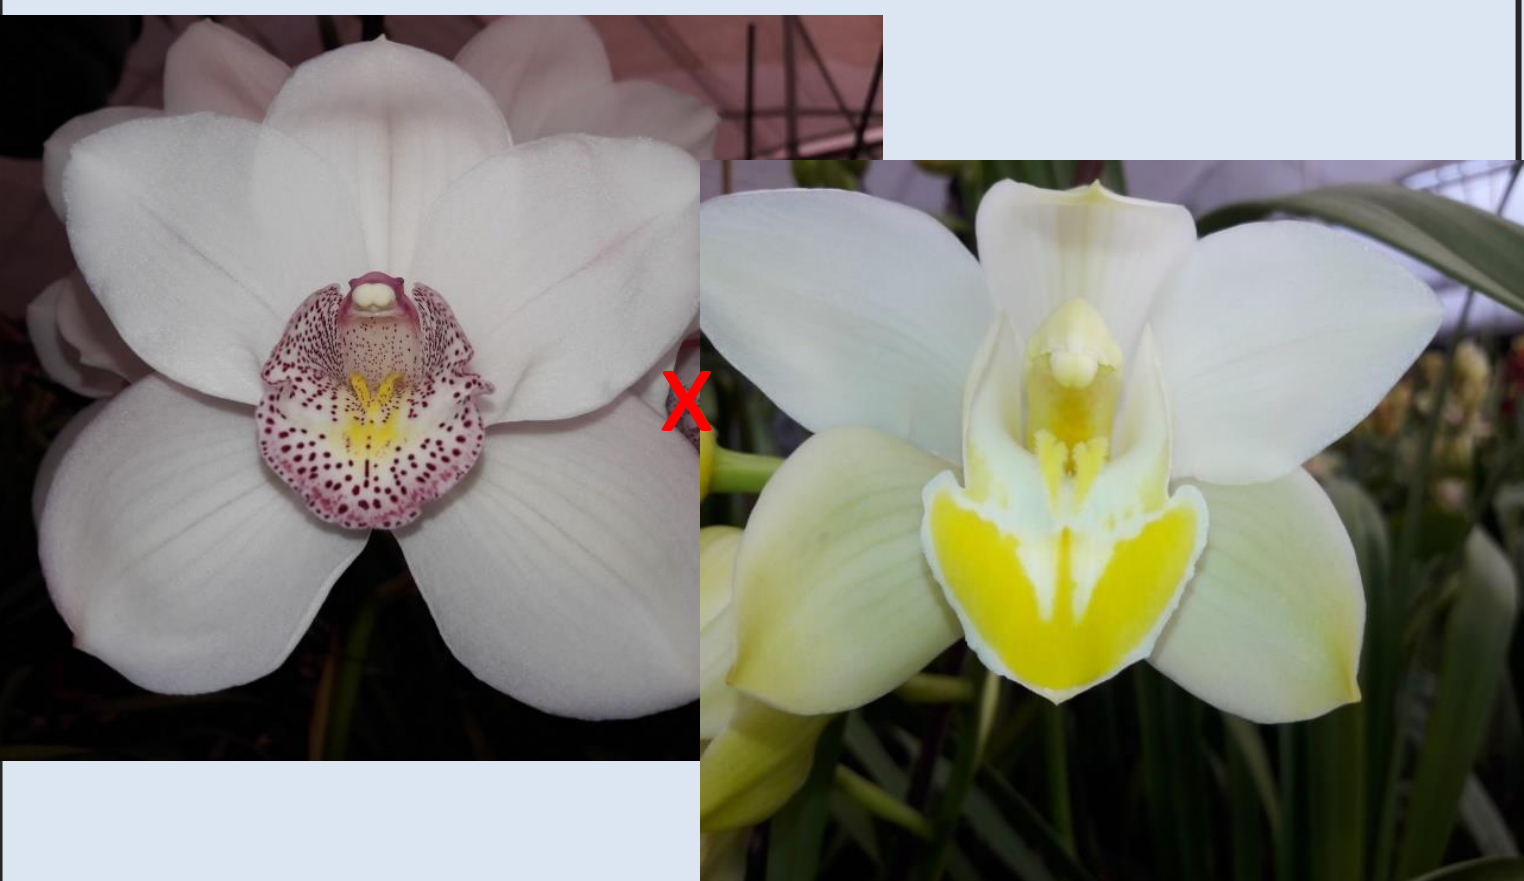

OS2041 Cym. Greta Guest x Lovely Angel 'Bubbles'
Two well shaped standard types, a mix of colours expected, Multiple stems. **18 month old ,10cmpot , R80**