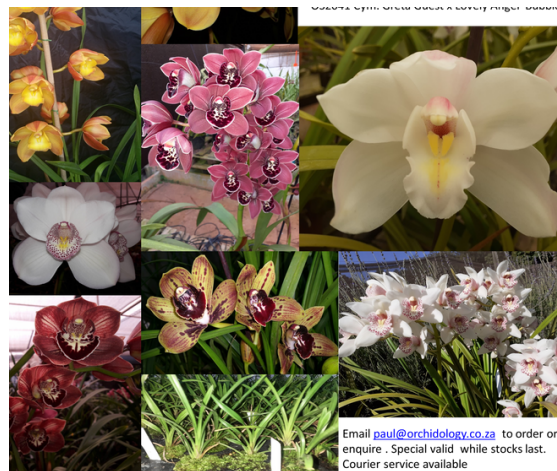

New Bundles

R380 per bundle of 6

Warm Tolerant Cymbidiums R380 for 6 small plants, 2 years to flower

Cymbidiums that flower in the sub-tropical areas.

Yellow brown spotted late flowering novelty.

Heat tolerant. Novelty cross, should result in spotted yellows.

12-18 month seedling

Three new bundles have been released, Warm tolerant Autumn bundle 3 of 6 orchids which are suitable to grown and flowered in sub tropical areas ; new pendulous Autumn bundle 12 and new colourful standard cymbidiums Autumn bundle 13

Latest Catalogues

Our latest catalogues can be found at www.orchidology.co.za. Email paul@orchidology.co.za to order

CATALOGUES